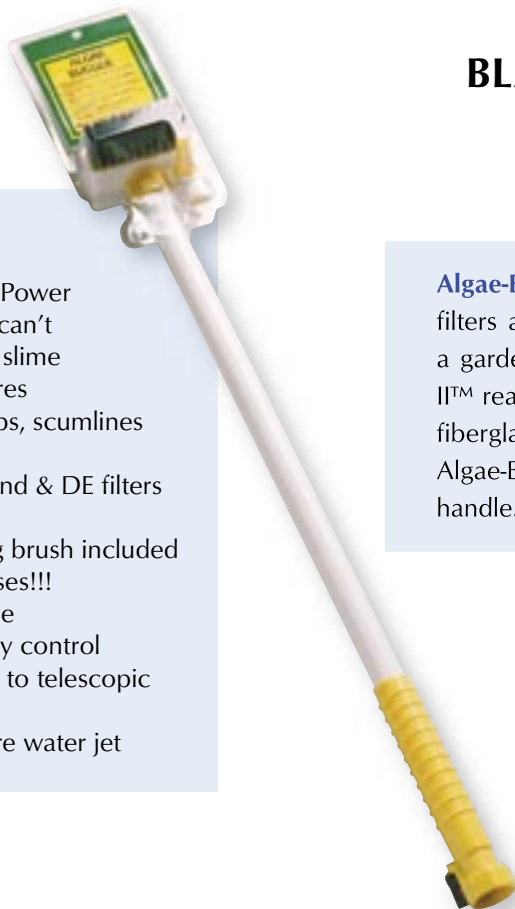

ALGAE-BUGGER II™

BLASTS ALGAE, DIRT AND SLIME FROM THE DEEPEST PORES.

FEATURES:

- High Pressure Scour Power goes where brushes can't
- Blasts algae, dirt and slime from the deepest pores
- Ideal for corners, steps, scumlines and deck areas
- Great for cleaning sand & DE filters plus cartridge filters
- Water aided cleaning brush included
- Hundreds of other uses!!!
- Attach to garden hose
- Shut off valve for easy control
- Can be tied or taped to telescopic pole for deep tile
- Caution, high-pressure water jet

Algae-Bugger II™ is indispensable! Great for cleaning sand and DE filters as well as cartridge filters. Simply attach Algae-Bugger II™ to a garden hose and it will blast scum lines to oblivion. Algae-Bugger II™ reaches the deepest pores and works on concrete, vinyl, acrylic, fiberglass and tile. Perfect for around step areas and in corners. Algae-Bugger II™ features a convenient on/off switch located on the handle.

BUGSTRIP™

REPAIR FABRIC FOR SOLAR AND WINTER POOL COVERS

Bugstrip™ is invincible! A unique solar and winter pool cover repair fabric. Made of high strength, adhesive back woven polyethylene material, Bugstrip™ is specially formulated to assure maximum adhesion. U.V. and chemical resistant, Bugstrip™ measures 3"W x 5'L providing a full 180 sq. in. of repair material.