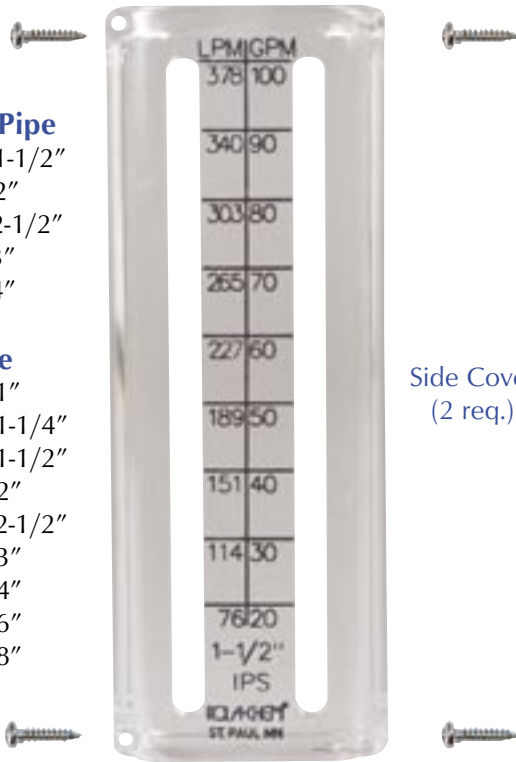

Cap Plug
570035

O-rings (5 req.)
570027

Universal Top
(Side & Top Mount)
570003

Universal Top
(Vertical Mount)
570002

***Copper Pipe**

- 570106 = 1-1/2"
- 570108 = 2"
- 570110 = 2-1/2"
- 570112 = 3"
- 570114 = 4"

***PVC Pipe**

- 570077 = 1"
- 570078 = 1-1/4"
- 570079 = 1-1/2"
- 570080 = 2"
- 570081 = 2-1/2"
- 570082 = 3"
- 570083 = 4"
- 570084 = 6"
- 570085 = 8"

Side Cover
(2 req.)

#4 x 1/2"
SS Screws
(4 req.)
570030

Exhaust
Tubes
(2 req.)
570026

O-rings (5 req.)
570027

Bobbin - 316 Stainless Steel Ball
8340220

Base - Top Mount 570002
Black Gasket - Top Mount 570068

Base - Side Mount 570023
Black Gasket - Side Mount 570068

Base - Vertical Mount
570023

(Top View) (Side View)
Gasket - Vertical Mount
1-1/8" x 1-3/8" 570088