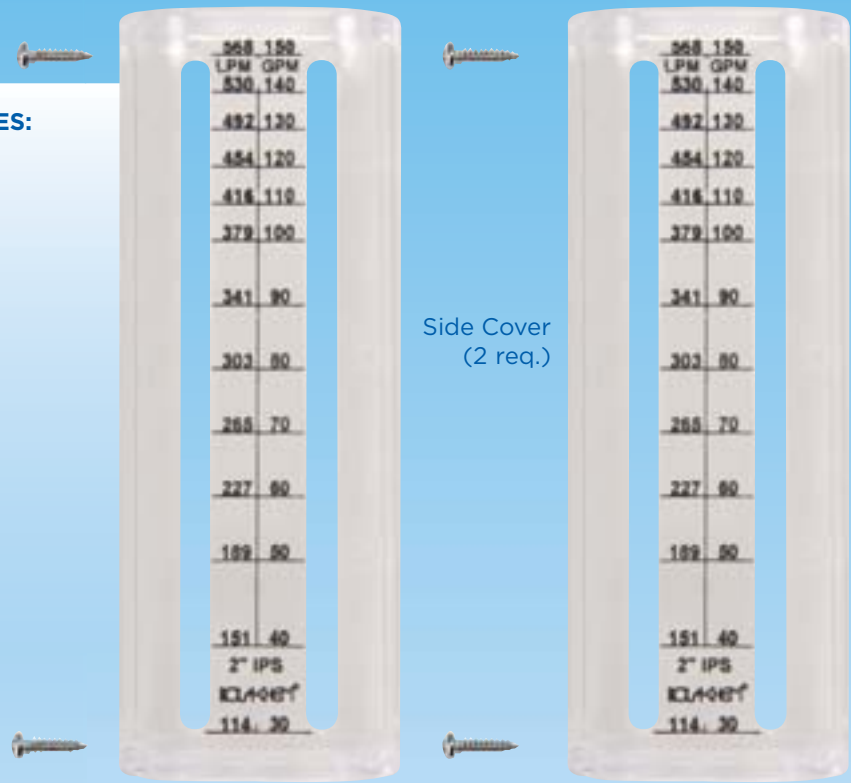

# FLOWMETER COMPONENTS

Cap Plug  
570035

O-rings (5 req.)  
570027

Universal Top  
(Side & Top Mount)

Universal Top  
(Vertical Mount)

**PIPE SIZES:**

**\*Copper**

- 1-1/2"
- 2"
- 2-1/2"
- 3"
- 4"

**\*PVC**

- 1"
- 1-1/4"
- 1-1/2"
- 2"
- 2-1/2"
- 3"
- 4"
- 6"
- 8"

Side Cover  
(2 req.)

#4 x 1/2"  
SS Screws  
(4 req.)

Exhaust  
Tubes  
(2 req.)

O-rings  
(5 req.)

Bobbin - 316  
Stainless Steel Ball  
8340220

Base - Top Mount

Black Gasket - Top Mount  
570068

Base - Side Mount

Black Gasket - Side Mount  
570068

Base - Vertical Mount

(Top View)

(Side View)

Gasket - Vertical Mount  
1-1/8" x 1-3/8"  
570088